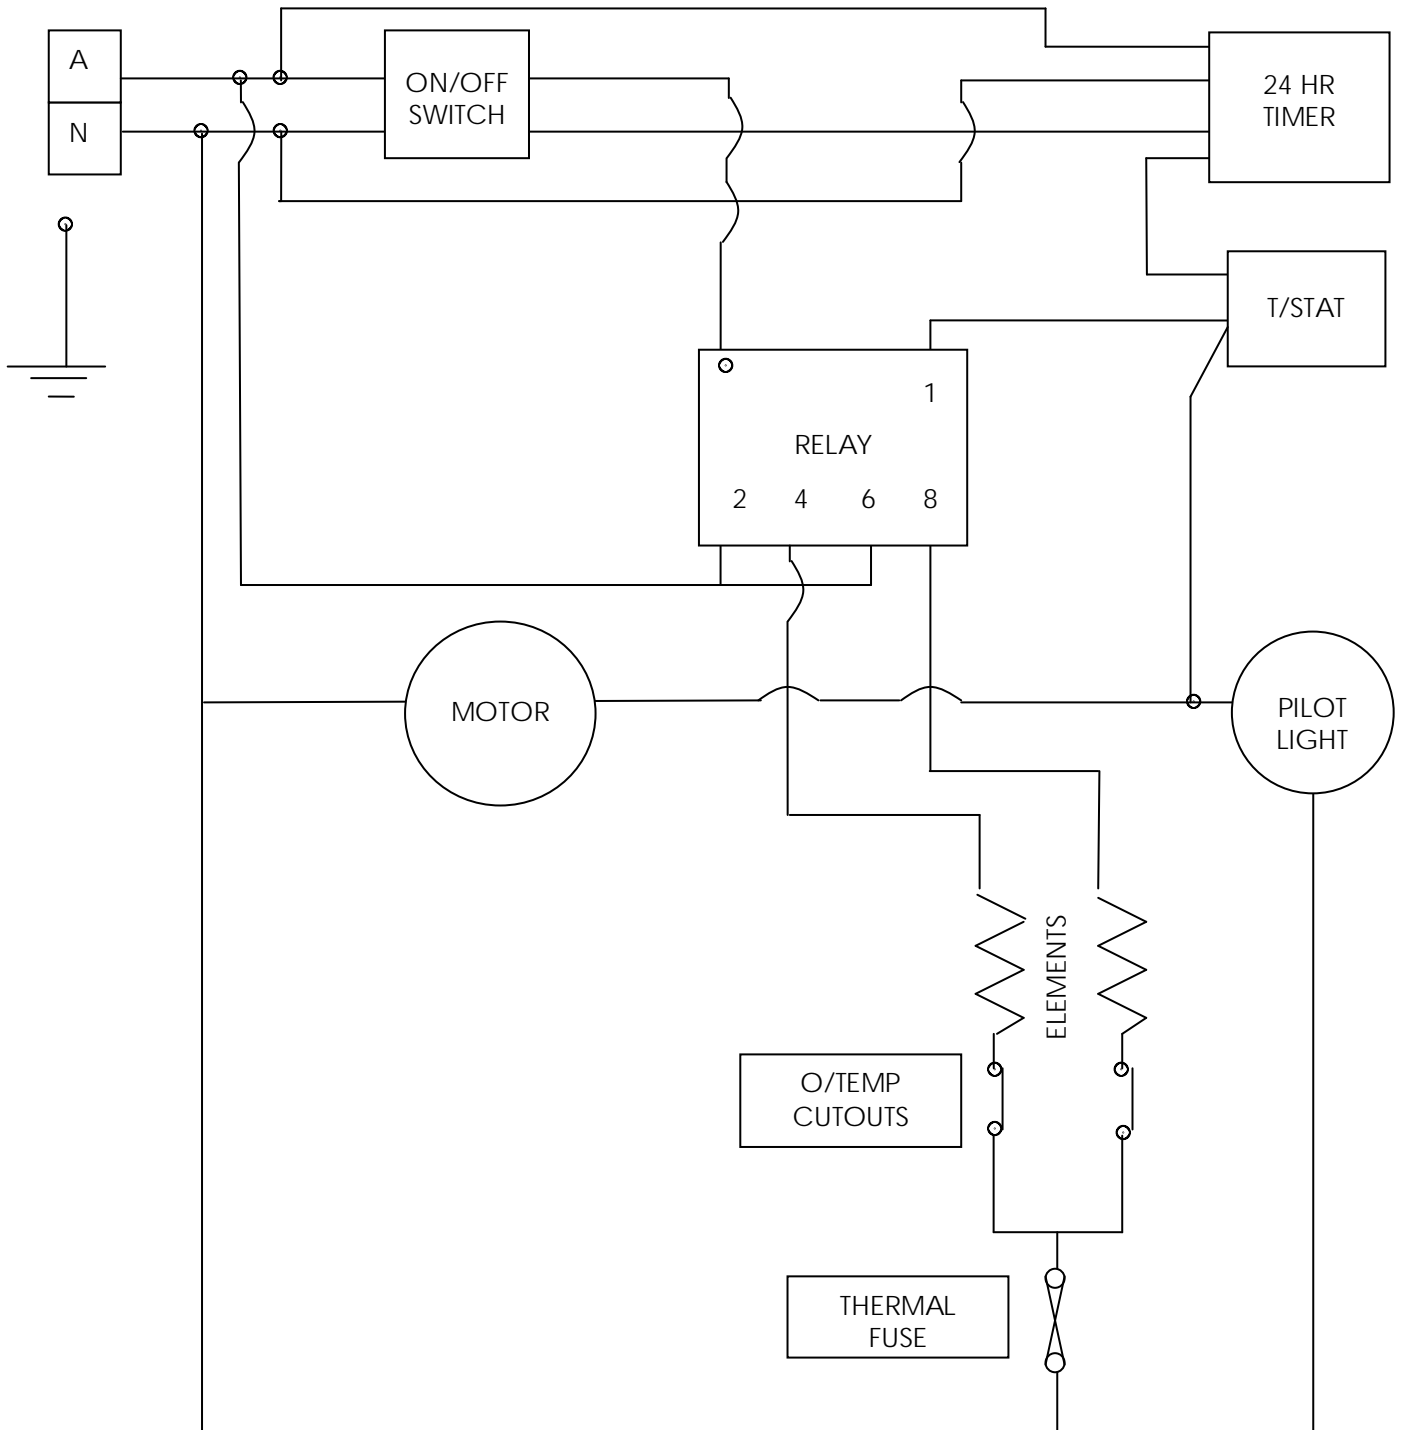

MODEL  
ODYSSEY: OE35TW, OE45TW

WIRING DIAGRAM

**PUREHEAT**

*D R Distribution Pty Ltd*

Unit 9 No 3 Lancaster St Ingleburn NSW 2565

Ph 02 9618 3842

[www.drdistribution.com.au](http://www.drdistribution.com.au)