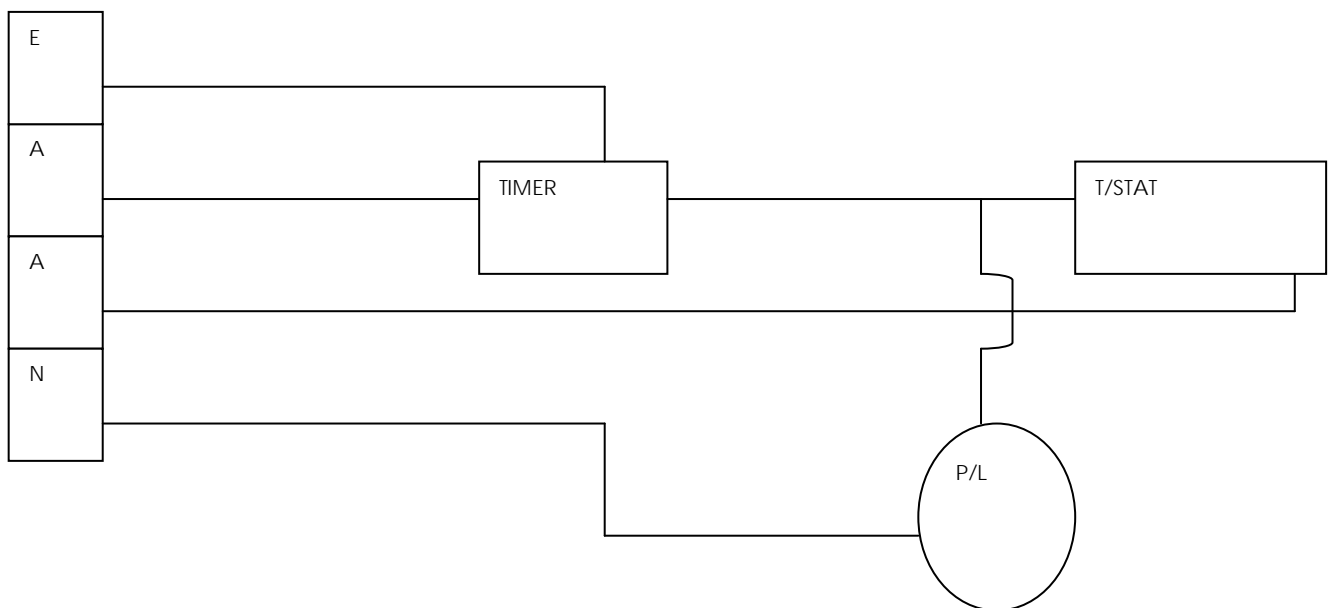

MODEL
HM7/B: Timer Box

The HM7/B is fitted with a 3HR timer which can be turned anywhere from 0 to 3 hours.

Once the timer has returned to zero the heater will switch off.

The HM7/B is fitted with a thermostat which will cut power to the heating unit (when timer is operating) once the preset temperature is reached (approx. 25 degrees) and will cut back in once the room temperature has dropped.