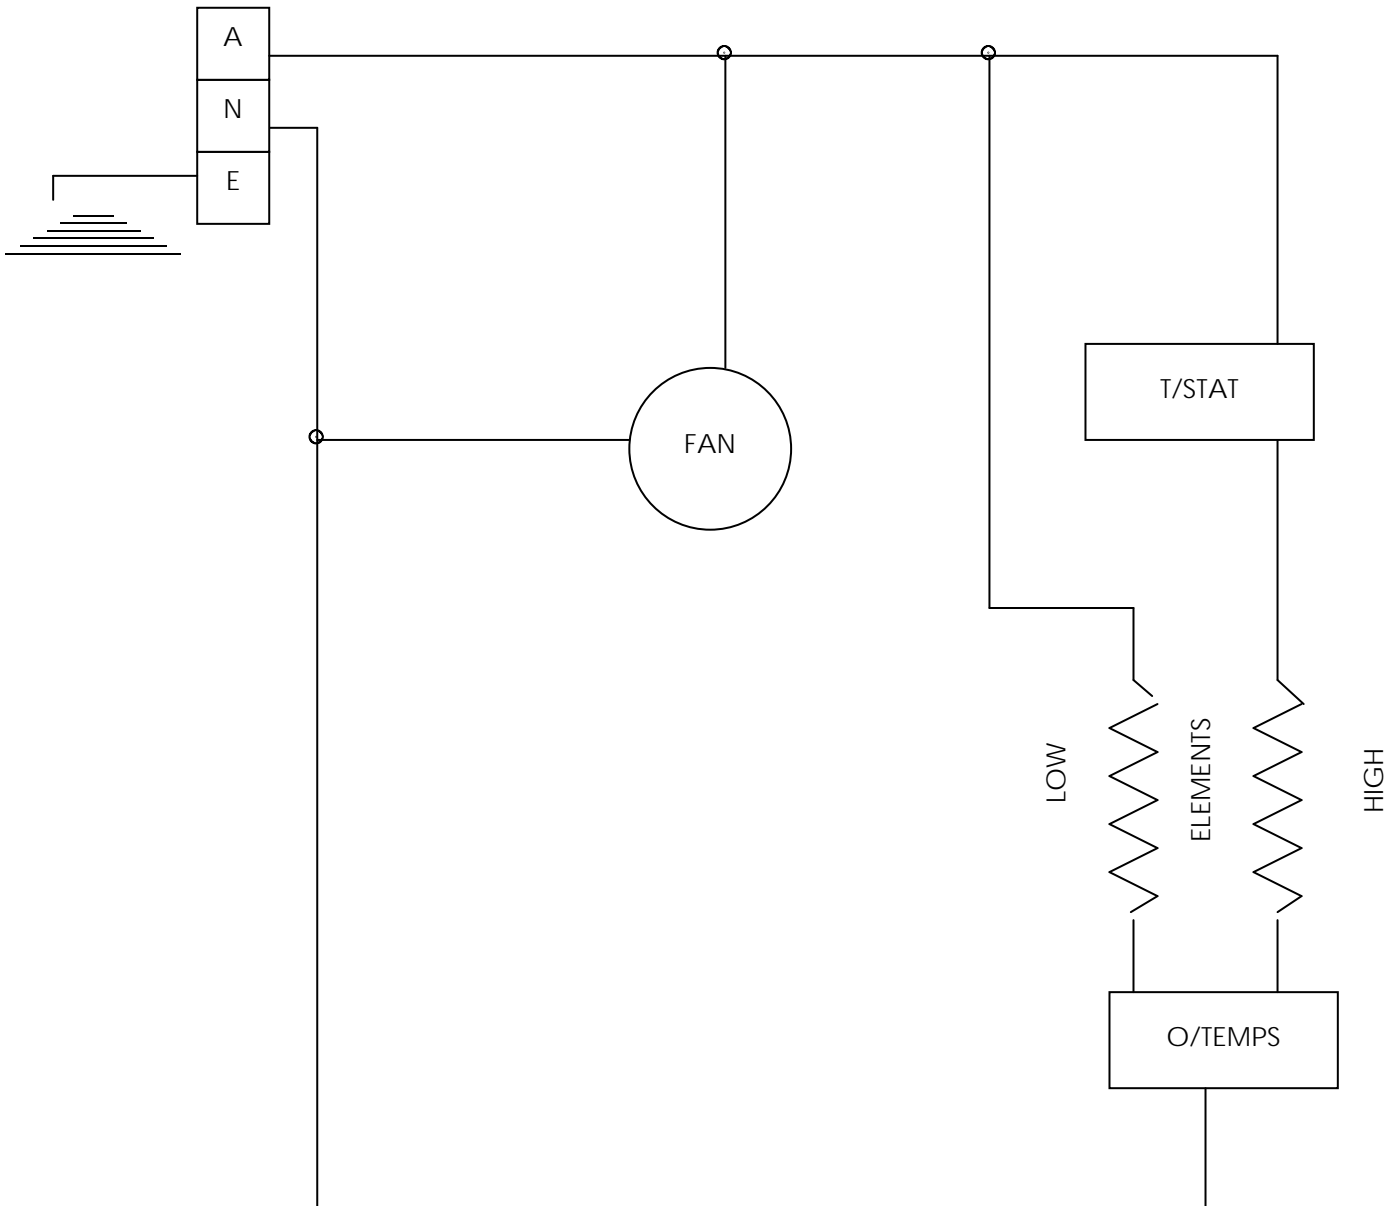

**MODEL**

**HIGH MOUNT:** 1.6KW, 2.4KW, 3.0KW, 3.5KW, 4.5KW

**WIRING DIAGRAM**

**PUREHEAT**

*DR Distribution Pty Ltd*

Unit 9 No 3 Lancaster St Ingleburn NSW 2565

Ph 02 9618 3842

[www.drdistribution.com.au](http://www.drdistribution.com.au)