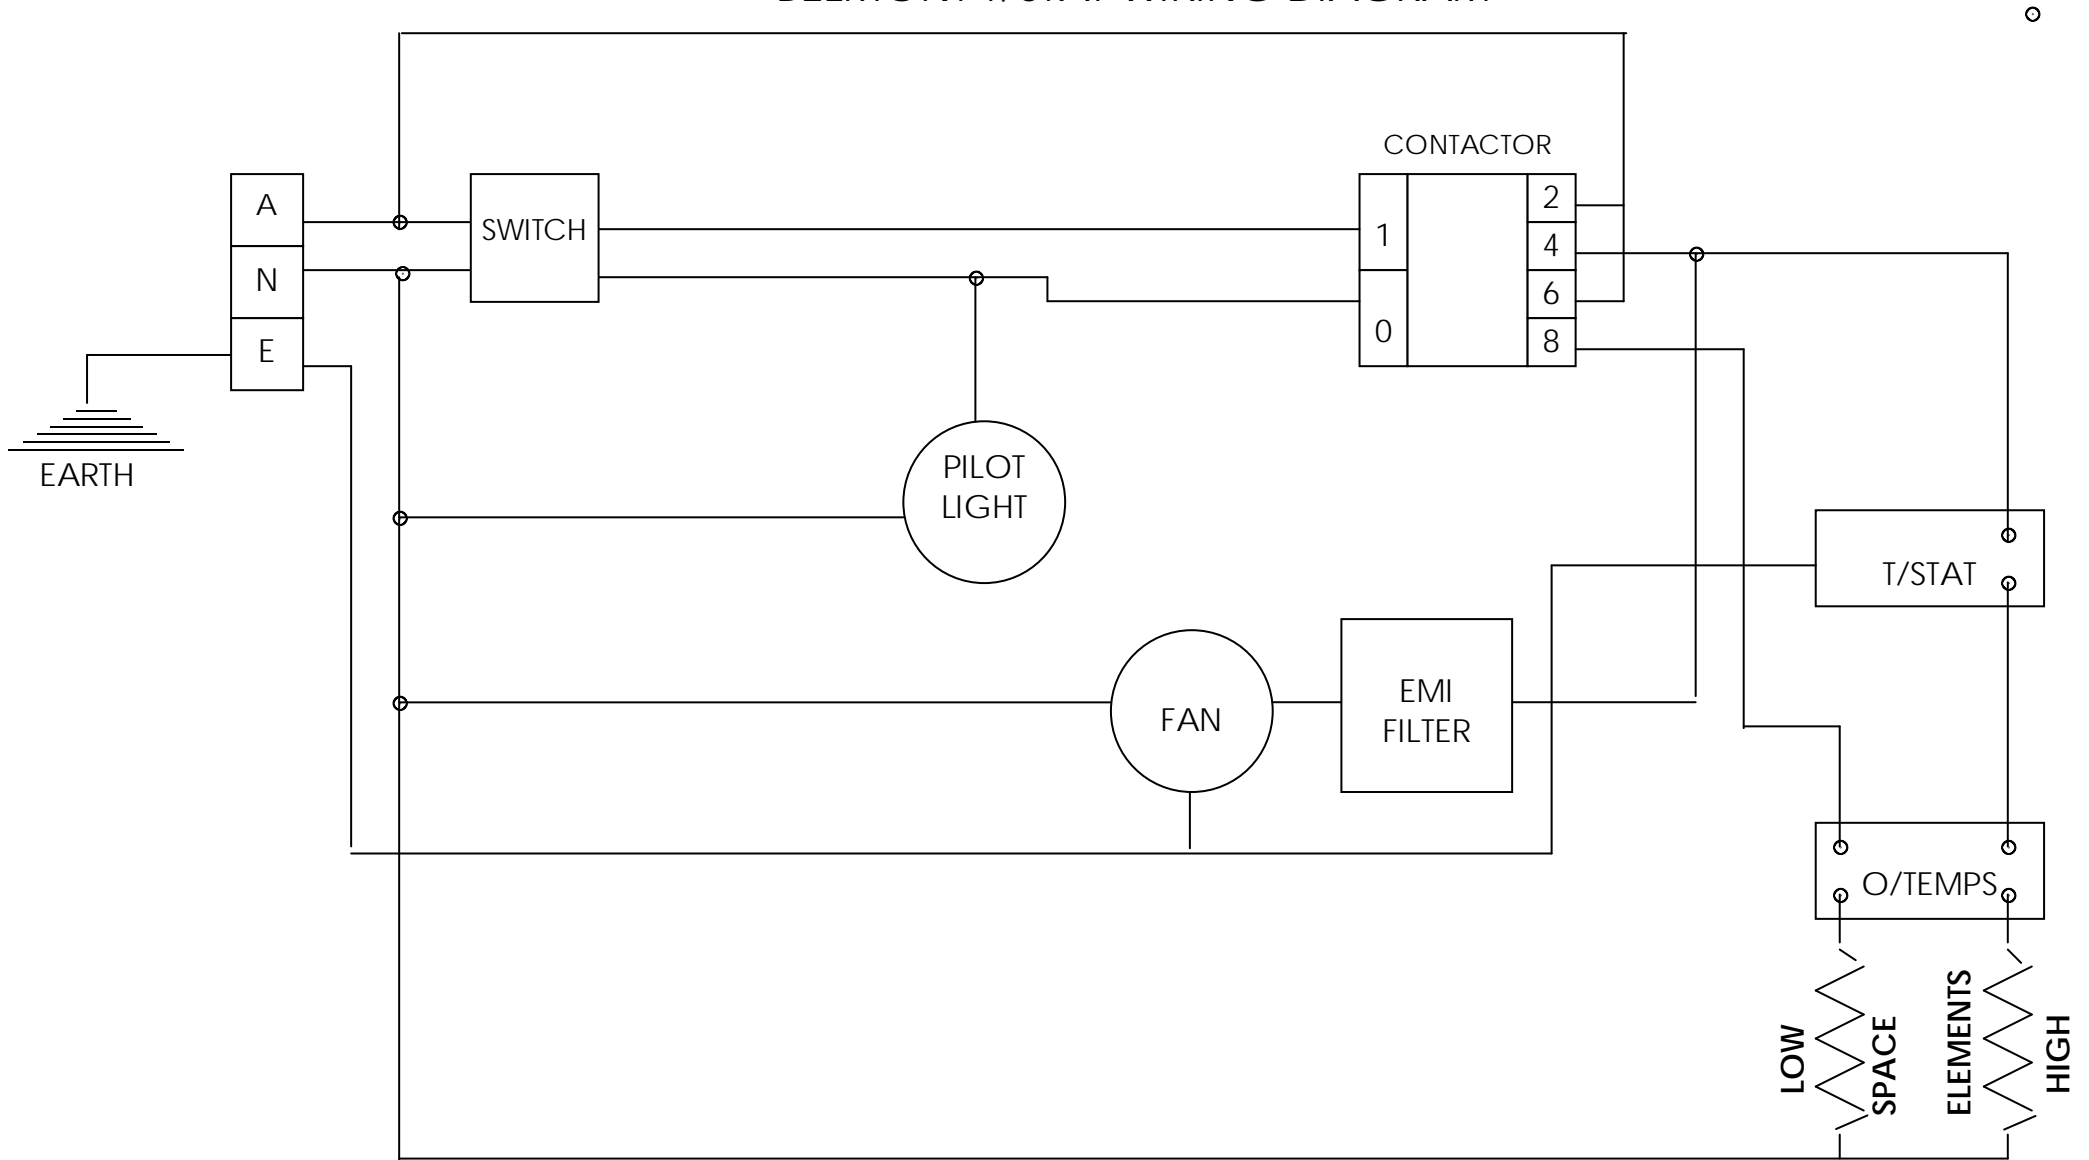

BELMONT T/STAT WIRING DIAGRAM

PUREHEAT

D R Distribution Pty Ltd

Unit 9 No 3 Lancaster St Ingleburn NSW 2565
Ph 02 9618 3842 www.drdistribution.com.au