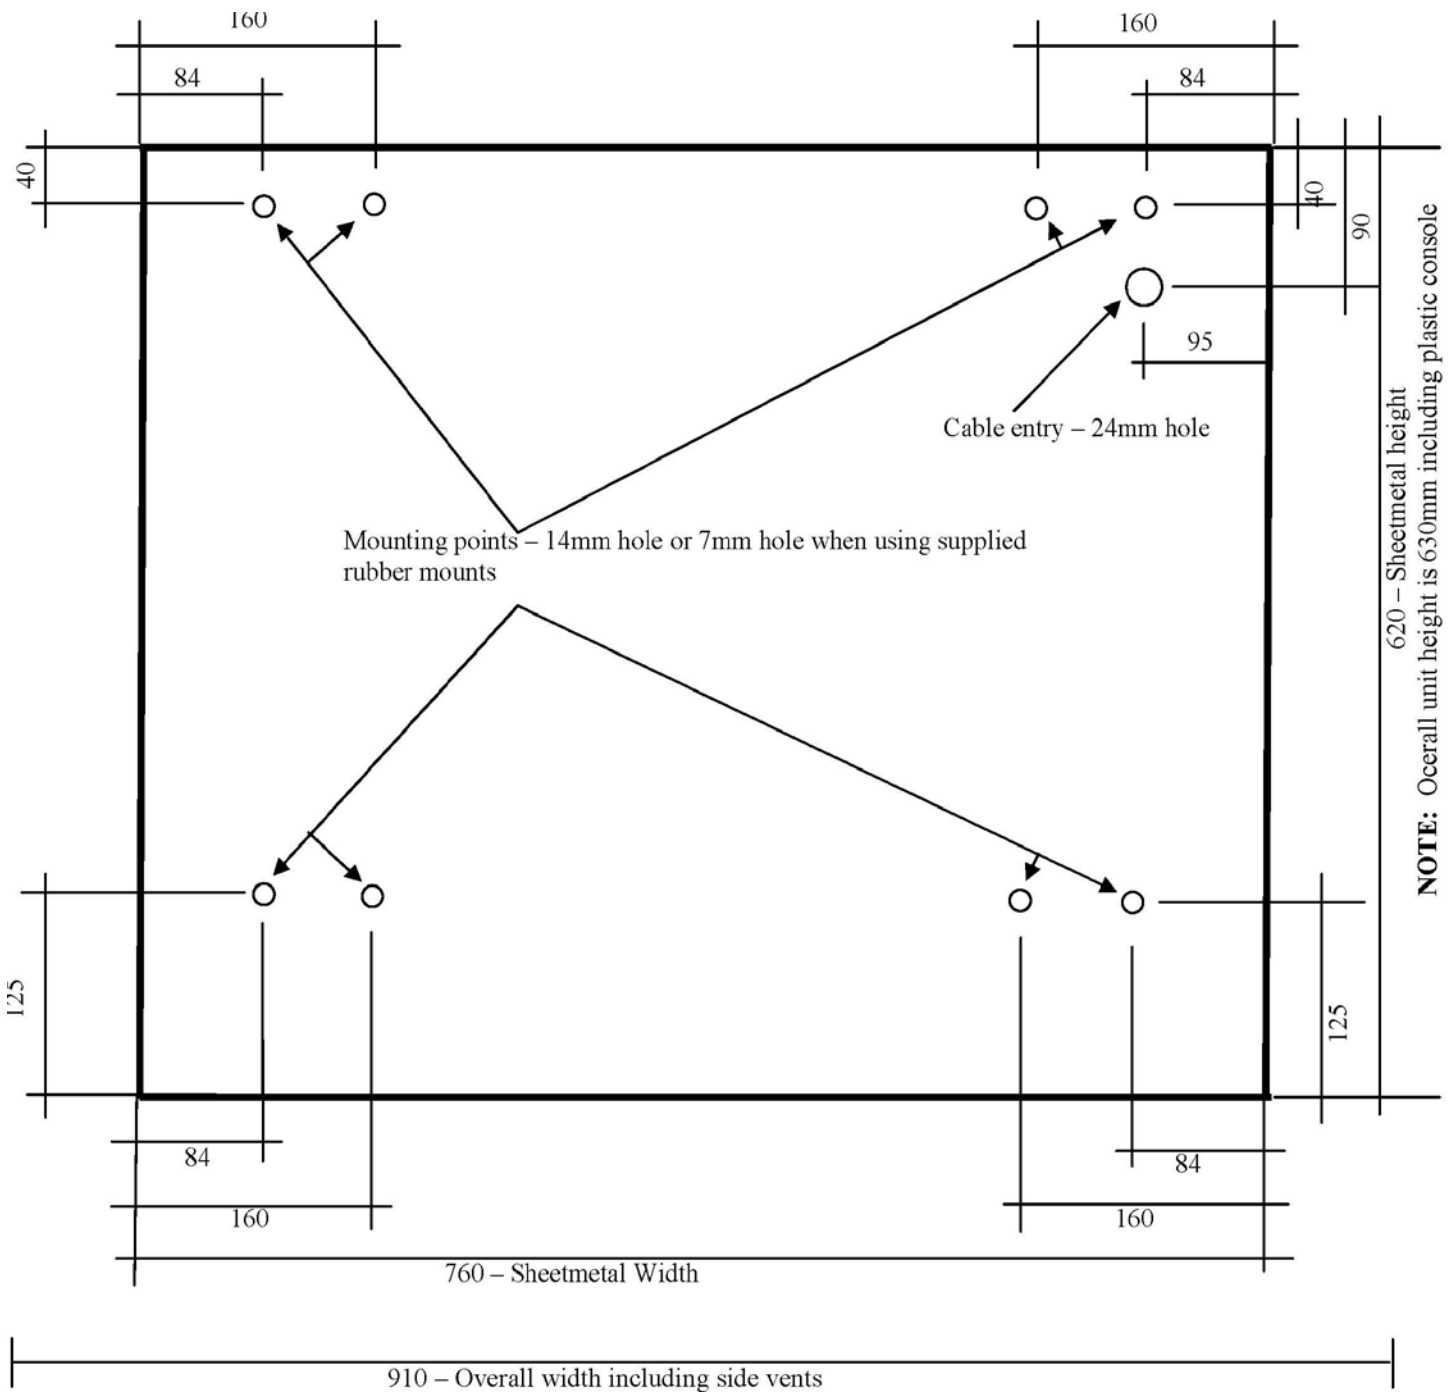

MODEL

BELMONT: 3.5, 4.75, 6

THE: 6

MOUNTING & CABLE ENTRY DIMENSIONS DIAGRAM

All measurements are shown in millimetres (mm)

PUREHEAT

D R Distribution Pty Ltd

Unit 9 No 3 Lancaster St Ingleburn NSW 2565