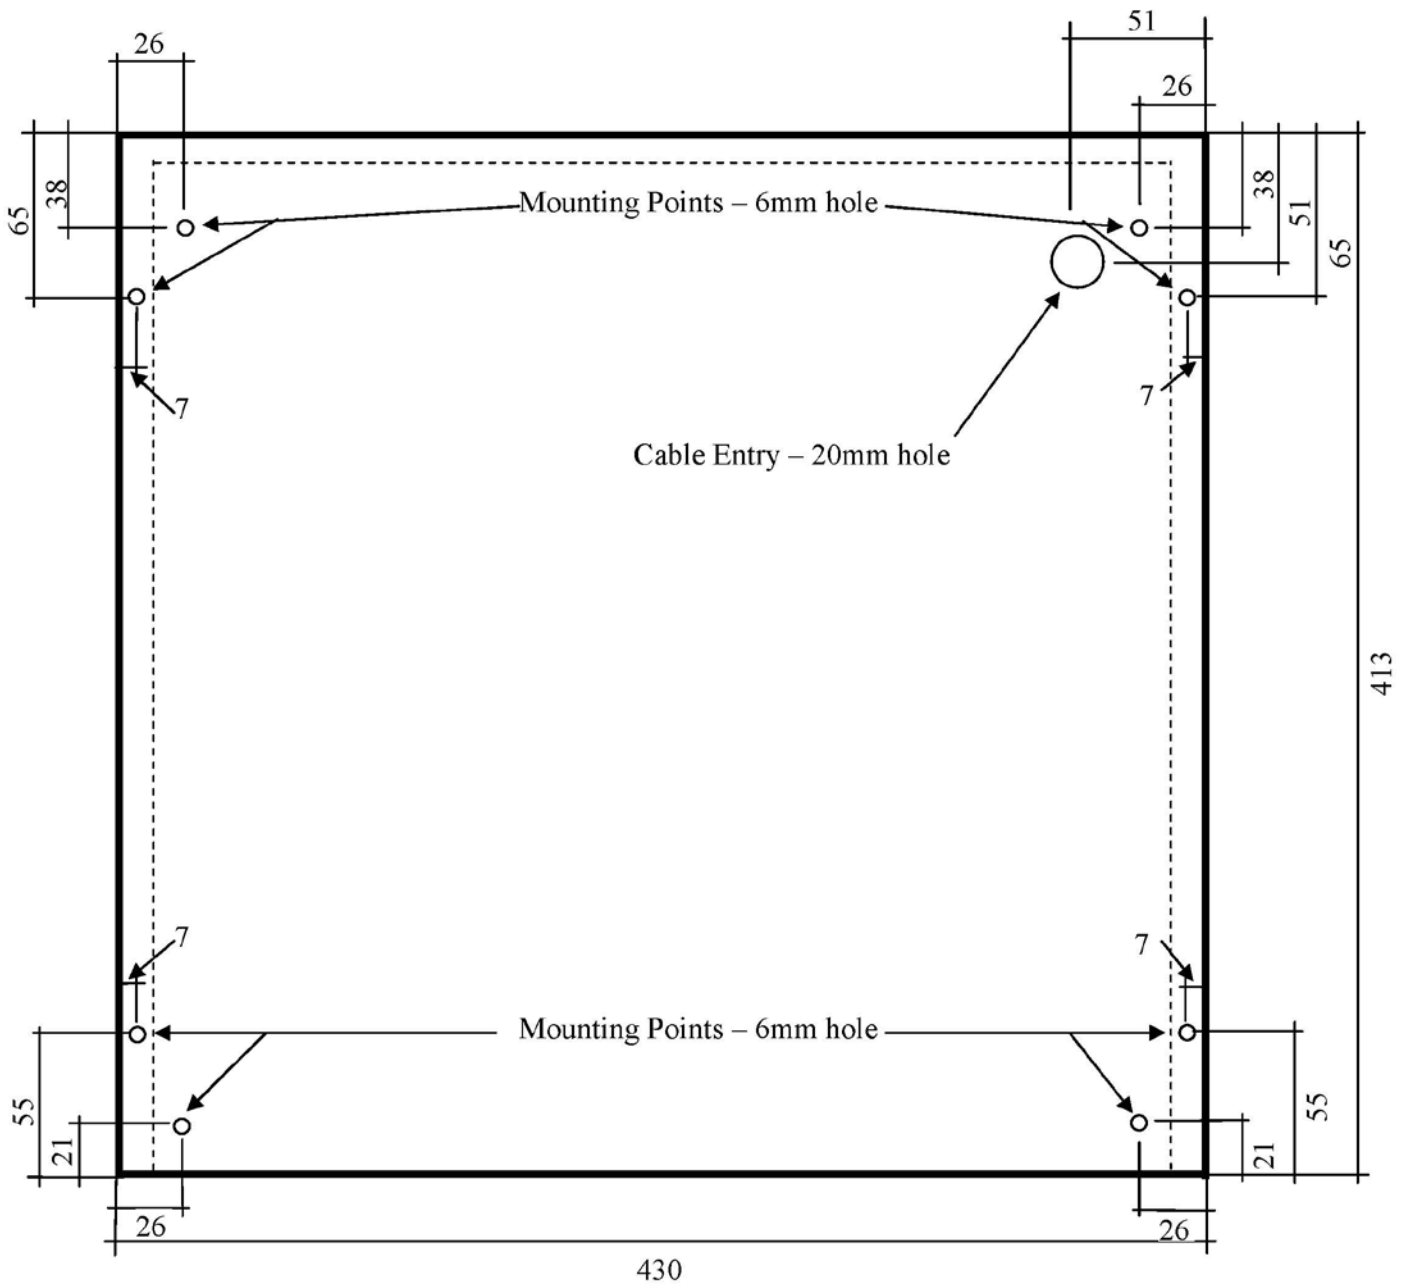

MODEL

ALPHA: 1.6, 2.4, 3.5, R, LR

RECESSED MOUNTING & CABLE ENTRY DIMENSIONS DIAGRAM

All measurements are shown in millimetres (mm)

PUREHEAT

D R Distribution Pty Ltd

Unit 9 No 3 Lancaster St Ingleburn NSW 2565